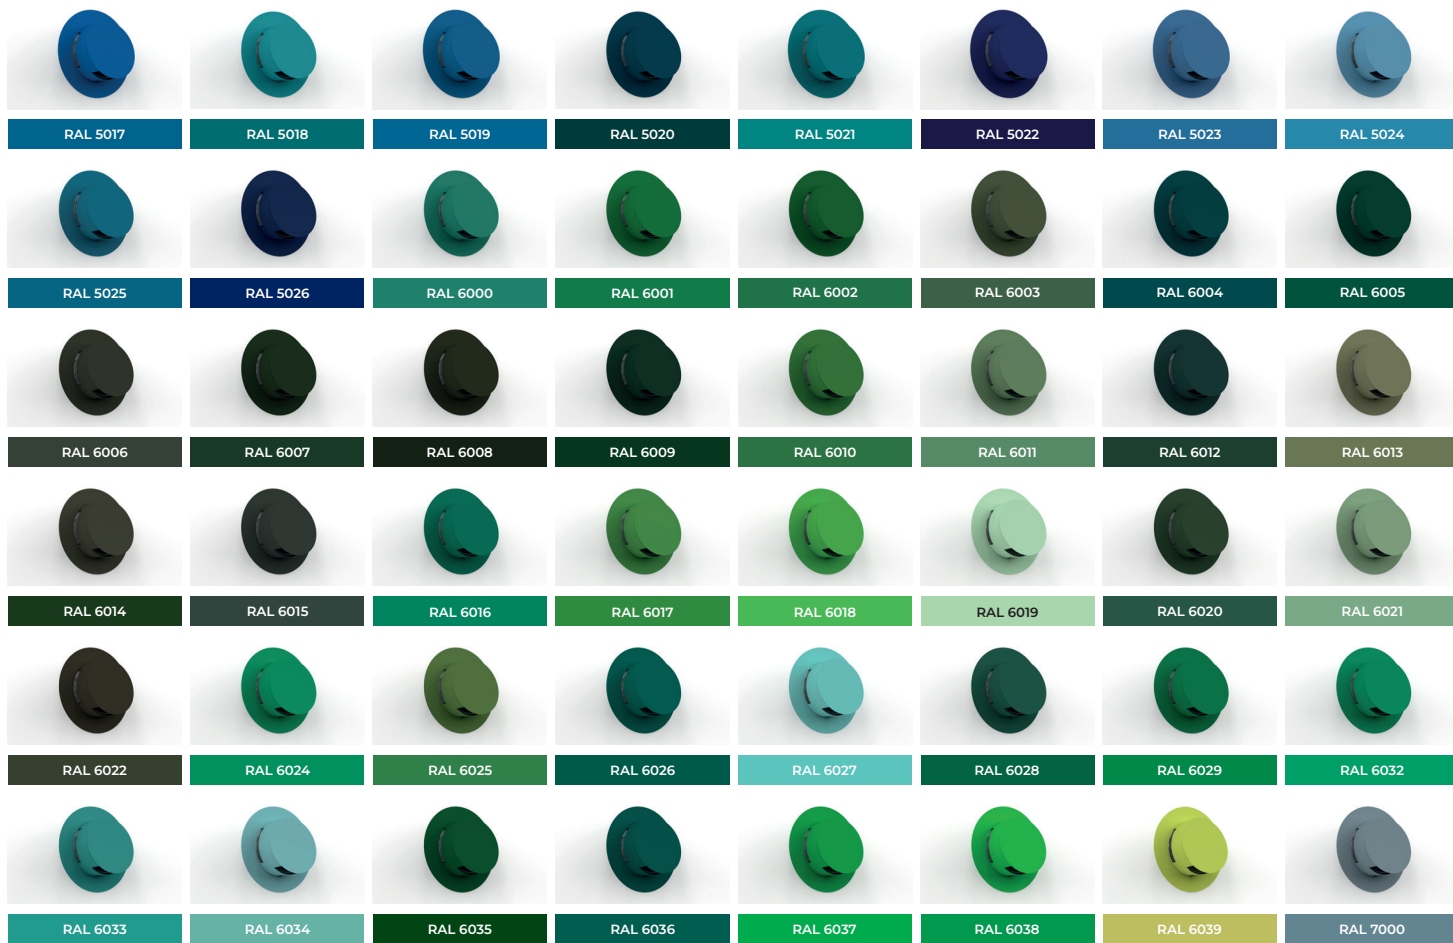

* The colors shown in the palette are electronically reproduced, so they may differ slightly from the actual color of the product. Also, the final color may differ depending on the type of lacquer coating.