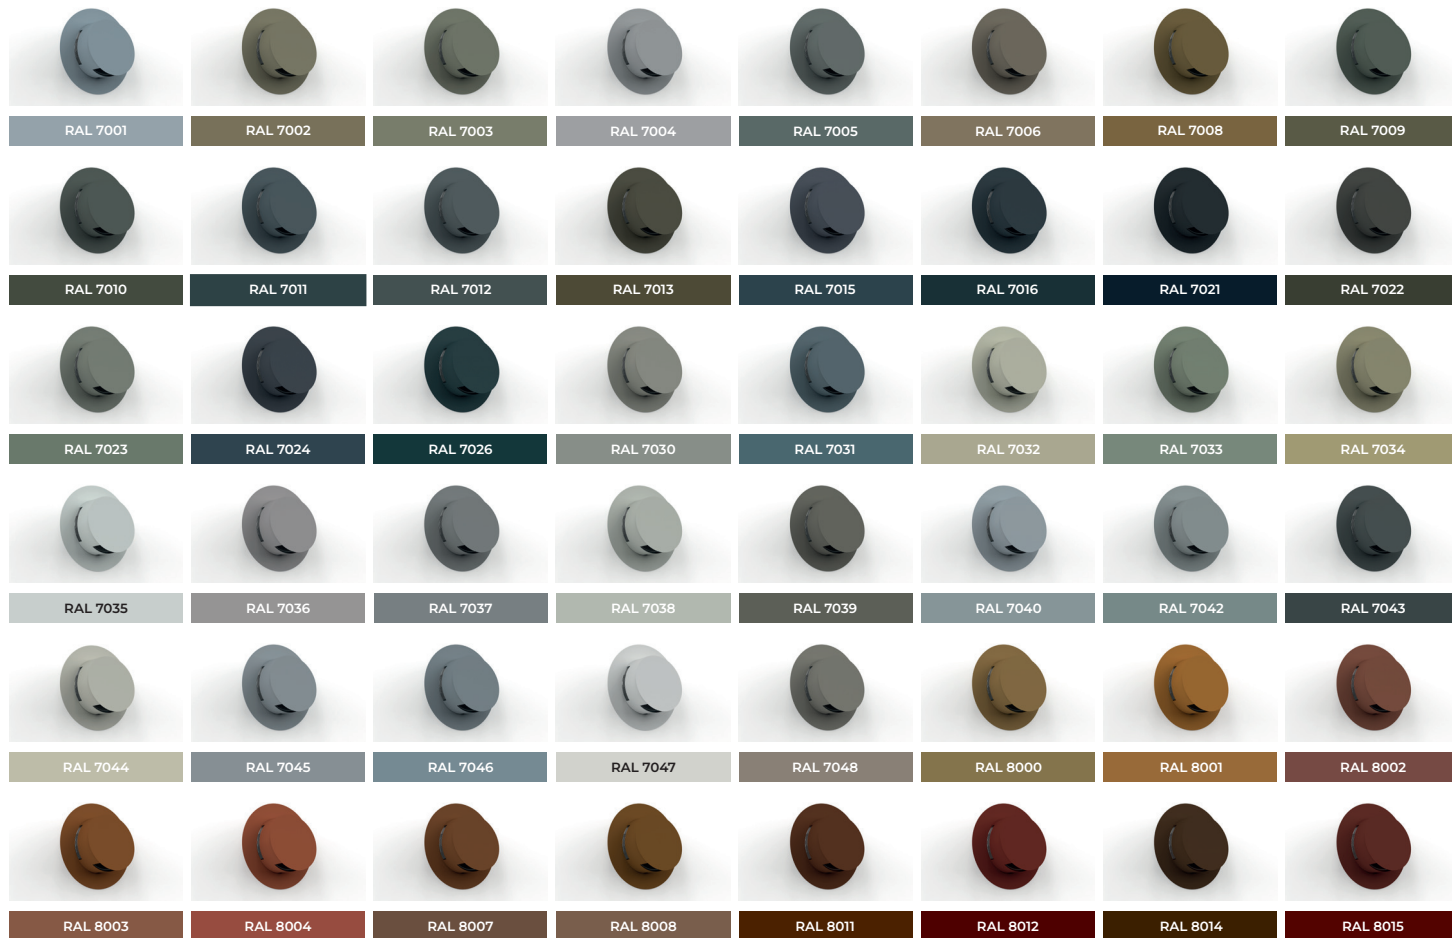

* The colors shown in the palette are electronically reproduced, so they may differ slightly from the actual color of the product. Also, the final color may differ depending on the type of lacquer coating.