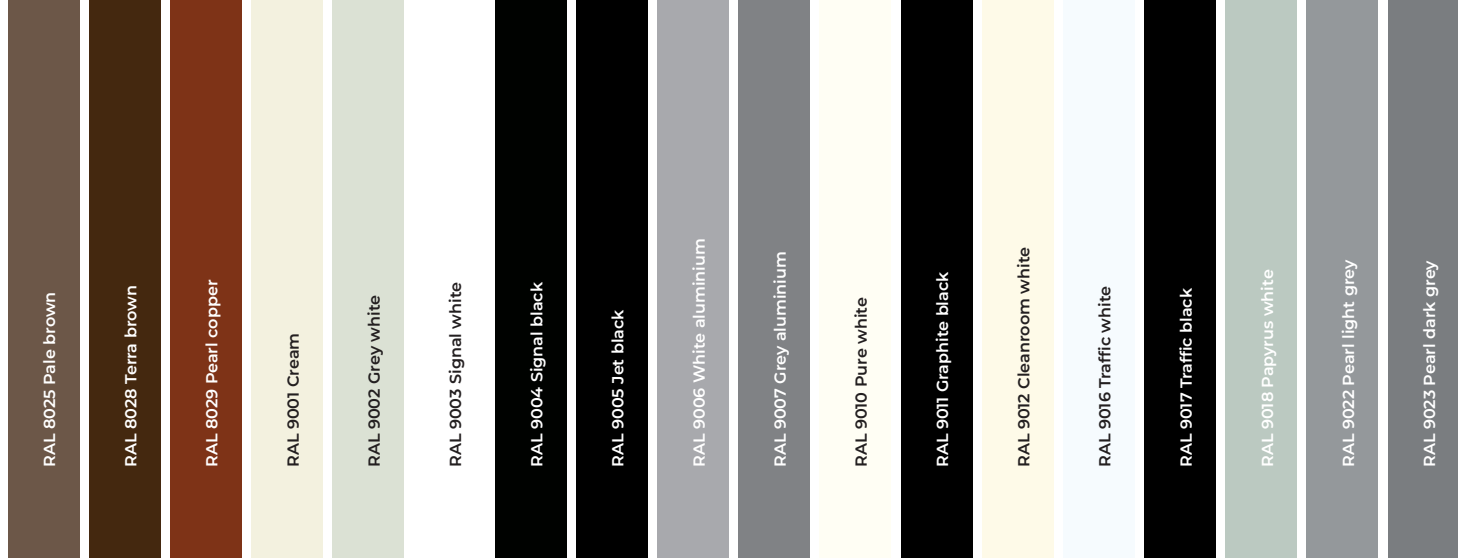

RAL 7033 Cement grey

RAL 7034 Yellow grey

RAL 7035 Light grey

RAL 7036 Platinum grey

RAL 7037 Dusty grey

RAL 7038 Agate grey

RAL 7039 Quartz grey

RAL 7040 Window grey

RAL 7042 Traffic grey A

RAL 7043 Traffic grey B

RAL 7044 Silk grey

RAL 7045 Telegrey 1

RAL 7046 Telegrey 2

RAL 7047 Telegrey 4

RAL 7001 Silver grey

RAL 7002 Olive grey

RAL 7003 Moss grey

RAL 7004 Signal grey

RAL 7005 Mouse grey

RAL 7006 Beige grey

RAL 7008 Khaki grey

RAL 7009 Green grey

RAL 7010 Tarpaulin grey

RAL 7011 Iron grey

RAL 7012 Basalt grey

RAL 7013 Brown grey

RAL 7015 Slate grey

RAL 7016 Anthracite grey

RAL 7021 Black grey

RAL 7022 Umbra grey

RAL 7023 Concrete grey

RAL 7024 Graphite grey